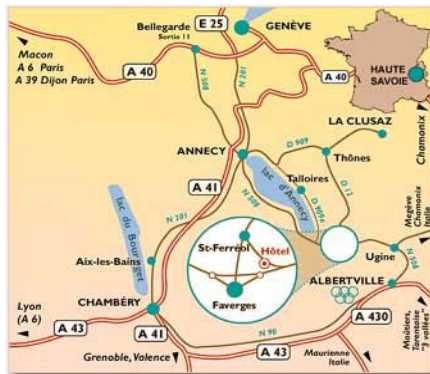

MAP KEYS

- Power points
- MW Moveable partition
- ☎ Telephone jack
- TV antenna
- ⌋ Door
- Window
- ⦿ Microphone jack

Nearby cities : Albertville (17 km), Annecy (26 km), Genève (70 km), Chambéry (50 km), Lyon (190 km).
Accès : A 40 - A 41, sortie Annecy dir. Albertville par N 508. Hôtel, sortie Faverges. A 43, sortie Albertville, dir. Annecy N 508. Hôtel à l'entrée de Faverges.

Annecy (26 km) Annecy (26 km)