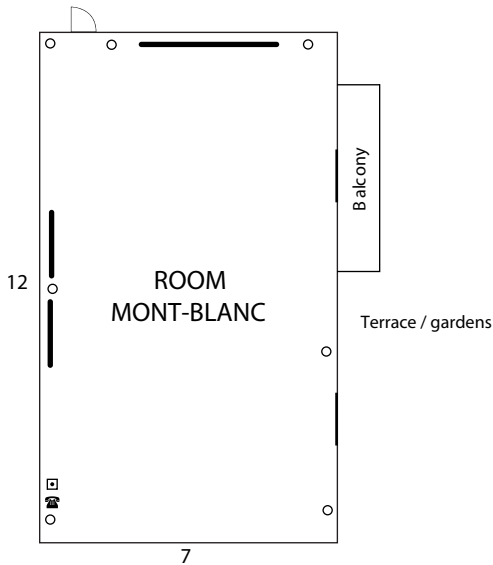

Seminar rooms

all dimensions are indicated in metres

Rooms	dimensions			60	40	30	35	50	70	daylight	floor
	L x l	h	m ²								
Mont-Blanc	12 x 7	2,9	84	60	40	30	35	50	70	yes	1 st
Roibet	8 x 7	2,8	56	35	20	15	28	30	50	yes	rdc